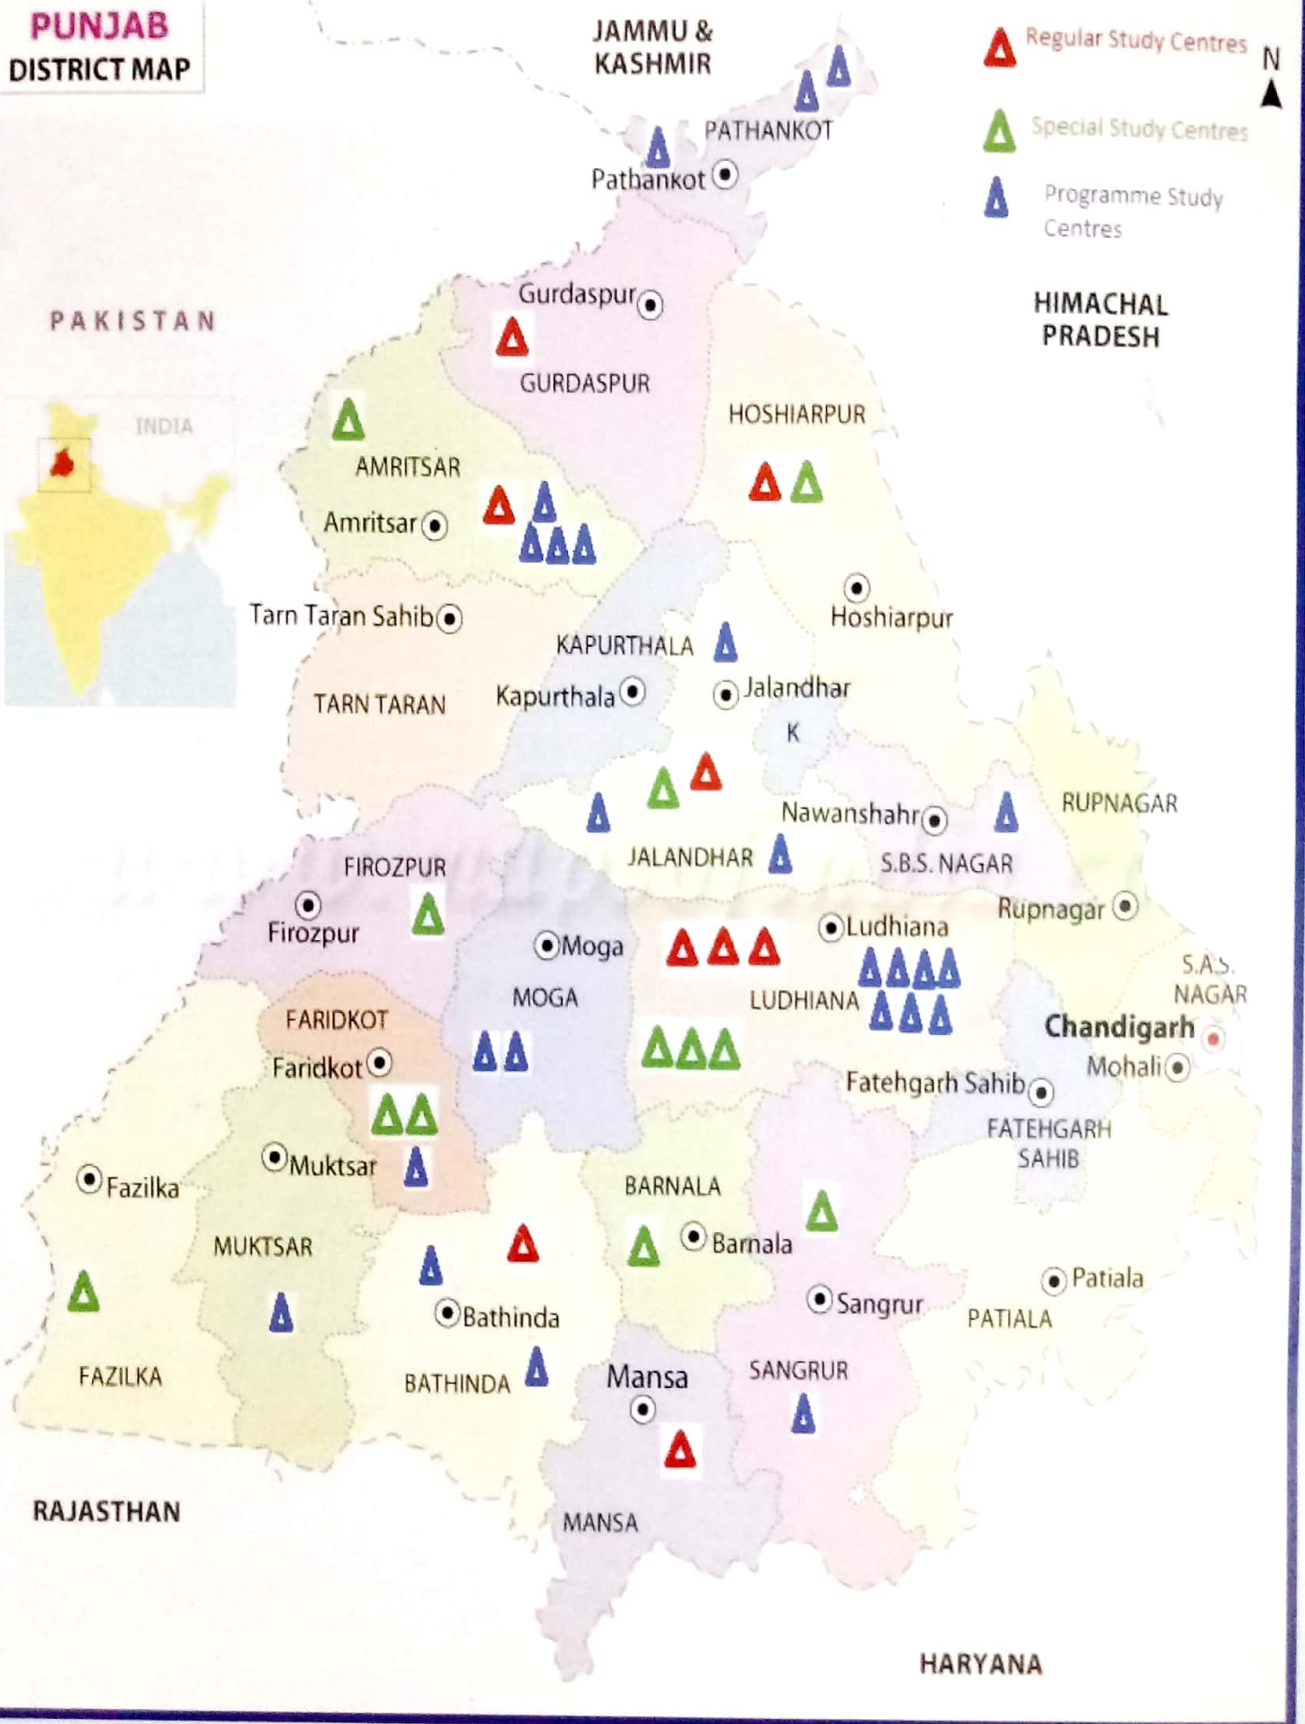

Enrolment Trend from 2010-11 to 2016-17

Convocations at a glance

A. Regular Study Centres

Sr. No.	SC Code	Address	Programme Offered
1.	2202	Baring Collegiate Sen. Sec. School, Chitiground, Batala-143505 Distt. : Gurdaspur	MARD MCA MEG MSO BA BCOM BCA PGDRD PGDIBO CFN CTPM CIT CRD BPP
2.	2204	MGDAV College Bibiwala Road, Bathinda-151001	MP MPB MEG MEC MHD MAH MCOM MARD MPS BA BCOM PGDIBO PGDRD PGDDM CNCC CFN CDM CTPM CRD BPP
3.	2205	DAV College of Education for Women Opposite Beri Gate, Amritsar-143001	MHD MAH MPS MCOM MARD MPA MSO MEC MP MEG MPB MTM BA BCOM BTS PGDIBO PGDRD PGDDM PGDT DTS DCE CTS CIG CRD CFN CTPM CDM CFE CTE BPP
4.	2206	Guru Nanak Girls College, Model Town Ludhiana-141008	MHD MAH MPS MCOM MARD MPA MSO MEC MP MEG MPB MTM MCA MAPC MATS BA BCOM BSC BCA BTS BBARL PGDIBO PGDRD PGDESD PGDDM PGDAC DAFE DTS DCE DECE DNHE CTS CFN CTPM CTE CAFE CIT CRD CFE CBS CES BPP
5.	2212	Doaba College, Tanda Road, Jalandhar City -144001	MP MPB MEG MPS MSO MCA MTM MEC MAH MCOM MHD BA BCOM BSC BTS BCA PGDESD PGDIBO PGDDM PGJMC PGDT DNHE DAFE DTS CTS CIT CPLT CTPM CHR CBS CIG CTE CDM CAFE BPP
6.	2216	DAV College Hoshiarpur-146001	MARD MHD MSO MEG MCOM MSW BA BCOM BTS BSW PGDRD PGDHE PGDESD DTS DAFE DNHE CRD CTE CAFE CFN CIG CCP CES CTS CDM CHR BPP
7.	2225	Nehru Memorial Govt. College Distt. Mansa-151505	MP MPB MPS MEG MCOM MHD MSW MARD MATS BA BCOM BTS BSW PGDIBO PGDRD PGDUPDL DTS DAFE DCE DECE DNHE CTS CAFE CES CFN CIG CRD CHR CCITSK CSWCJS BPP
8.	2277	Guru Har Gobind (GHG) Khalsa College, VPO Gurusar Sudhar Distt. Ludhiana	MHD, BA, BCOM, CIG, CBS, CFE BPP

PICTURE GALLERY

5th Coordinators meeting held at RC, Khanna

Students and staff participating in Essay writing competition on Hindi Divas

Students are enrolled during On-the-spot admission

**PUNJAB
DISTRICT MAP**

-  Regular Study Centres
-  Special Study Centres
-  Programme Study Centres

PAKISTAN

HIMACHAL
PRADESH

RAJASTHAN

HARYANA