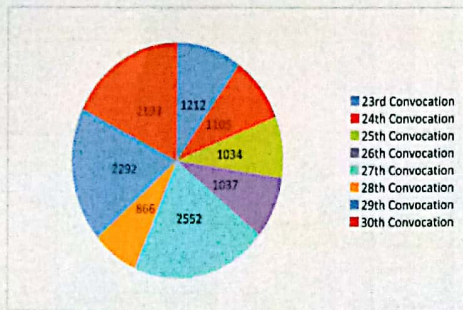

Enrolment Trend from 2010-11 to 2016-17

Convocations at a glance

A. Regular Study Centres

Sr. No.	SC Code	Address	Programme Offered
1.	2202	Baring Collegiate Sen. Sec. School, Chitiground, Batala-143505 Distt. : Gurdaspur	MARD MCA MEG MSO BA BCOM BCA PGDRD PGDIBO CFN CTPM CIT CRD BPP
2.	2204	MGDAV College Bibiwala Road, Bathinda-151001	MP MPB MEG MEC MHD MAH MCOM MARD MPS BA BCOM PGDIBO PGDRD PGDDM CNCC CFN CDM CTPM CRD BPP
3.	2205	DAV College of Education for Women Opposite Beri Gate, Amritsar-143001	MHD MAH MPS MCOM MARD MPA MSO MEC MP MEG MPB MTM BA BCOM BTS PGDIBO PGDRD PGDDM PGDT DTS DCE CTS CIG CRD CFN CTPM CDM CFE CTE BPP
4.	2206	Guru Nanak Girls College, Model Town Ludhiana-141008	MHD MAH MPS MCOM MARD MPA MSO MEC MP MEG MPB MTM MCA MAPC MATS BA BCOM BSC BCA BTS BBARL PGDIBO PGDRD PGDESD PGDDM PGDAC DAFE DTS DCE DECE DNHE CTS CFN CTPM CTE CAFE CIT CRD CFE CBS CES BPP
5.	2212	Doaba College, Tanda Road, Jalandhar City -144001	MP MPB MEG MPS MSO MCA MTM MEC MAH MCOM MHD BA BCOM BSC BTS BCA PGDESD PGDIBO PGDDM PGJMC PGDT DNHE DAFE DTS CTS CIT CPLT CTPM CHR CBS CIG CTE CDM CAFE BPP
6.	2216	DAV College Hoshiarpur-146001	MARD MHD MSO MEG MCOM MSW BA BCOM BTS BSW PGDRD PGDHE PGDESD DTS DAFE DNHE CRD CTE CAFE CFN CIG CCP CES CTS CDM CHR BPP
7.	2225	Nehru Memorial Govt. College Distt. Mansa-151505	MP MPB MPS MEG MCOM MHD MSW MARD MATS BA BCOM BTS BSW PGDIBO PGDRD PGDUPDL DTS DAFE DCE DECE DNHE CTS CAFE CES CFN CIG CRD CHR CCITSK CSWCJS BPP
8.	2277	Guru Har Gobind (GHG) Khalsa College, VPO Gurusar Sudhar Distt. Ludhiana	MHD, BA, BCOM, CIG, CBS, CFE BPP