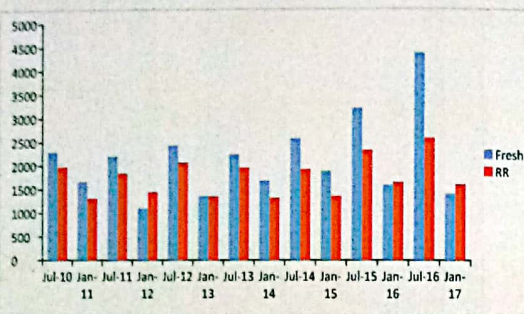

Enrolment Trend from 2010-11 to 2016-17